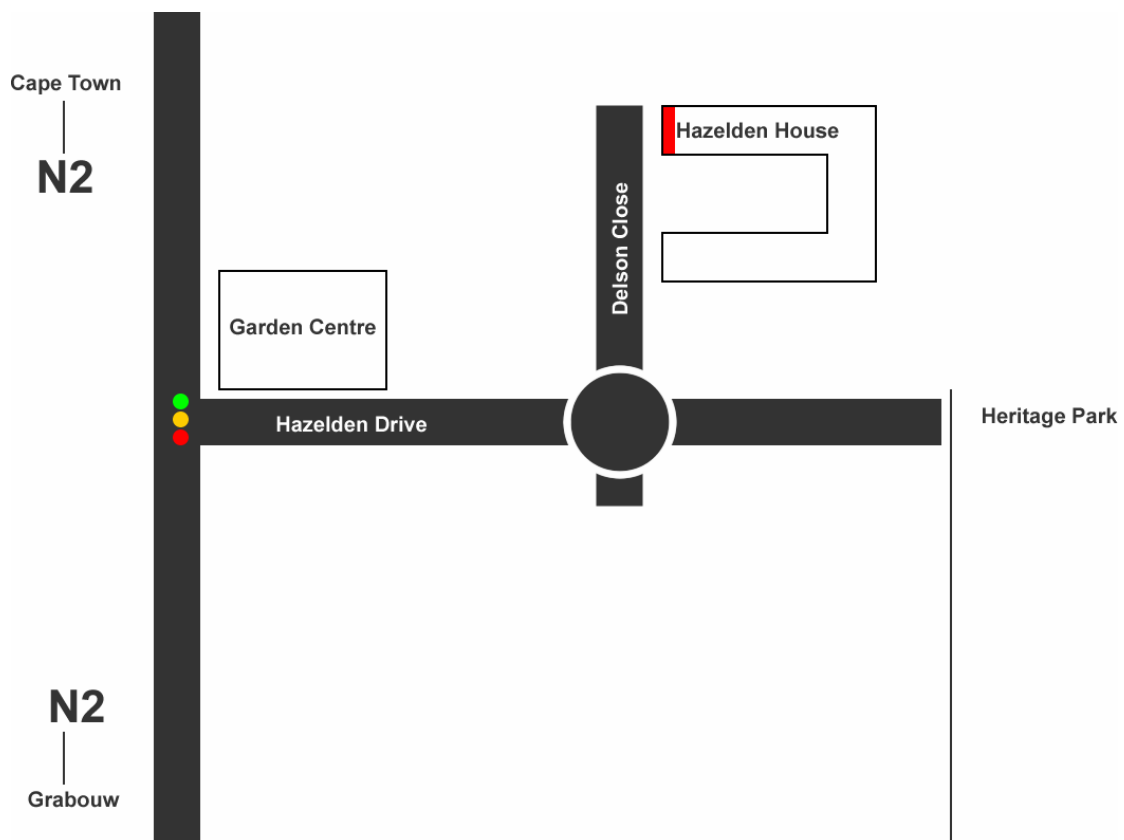

**: Hazelden House :**

---

**6 Delson Close,  
Somerset West Business Park  
Somerset West 7130**

**Telephone: +27 (0)21 852 5646**

---

**From Cape Town:**

Follow the N2 through Somerset West / Strand in the direction of Sir Lowry's Pass. Pass over the railway bridge. (on the left hand side you will see Storage RSA).

At the traffic lights, (Garden Centre on your left hand side), turn left into **Hazelden Drive** and drive towards the traffic circle.

At the circle, turn left into Delson Close, pass by the boom gate (open during office hours), 40 metres on your right hand side - **Hazelden House**